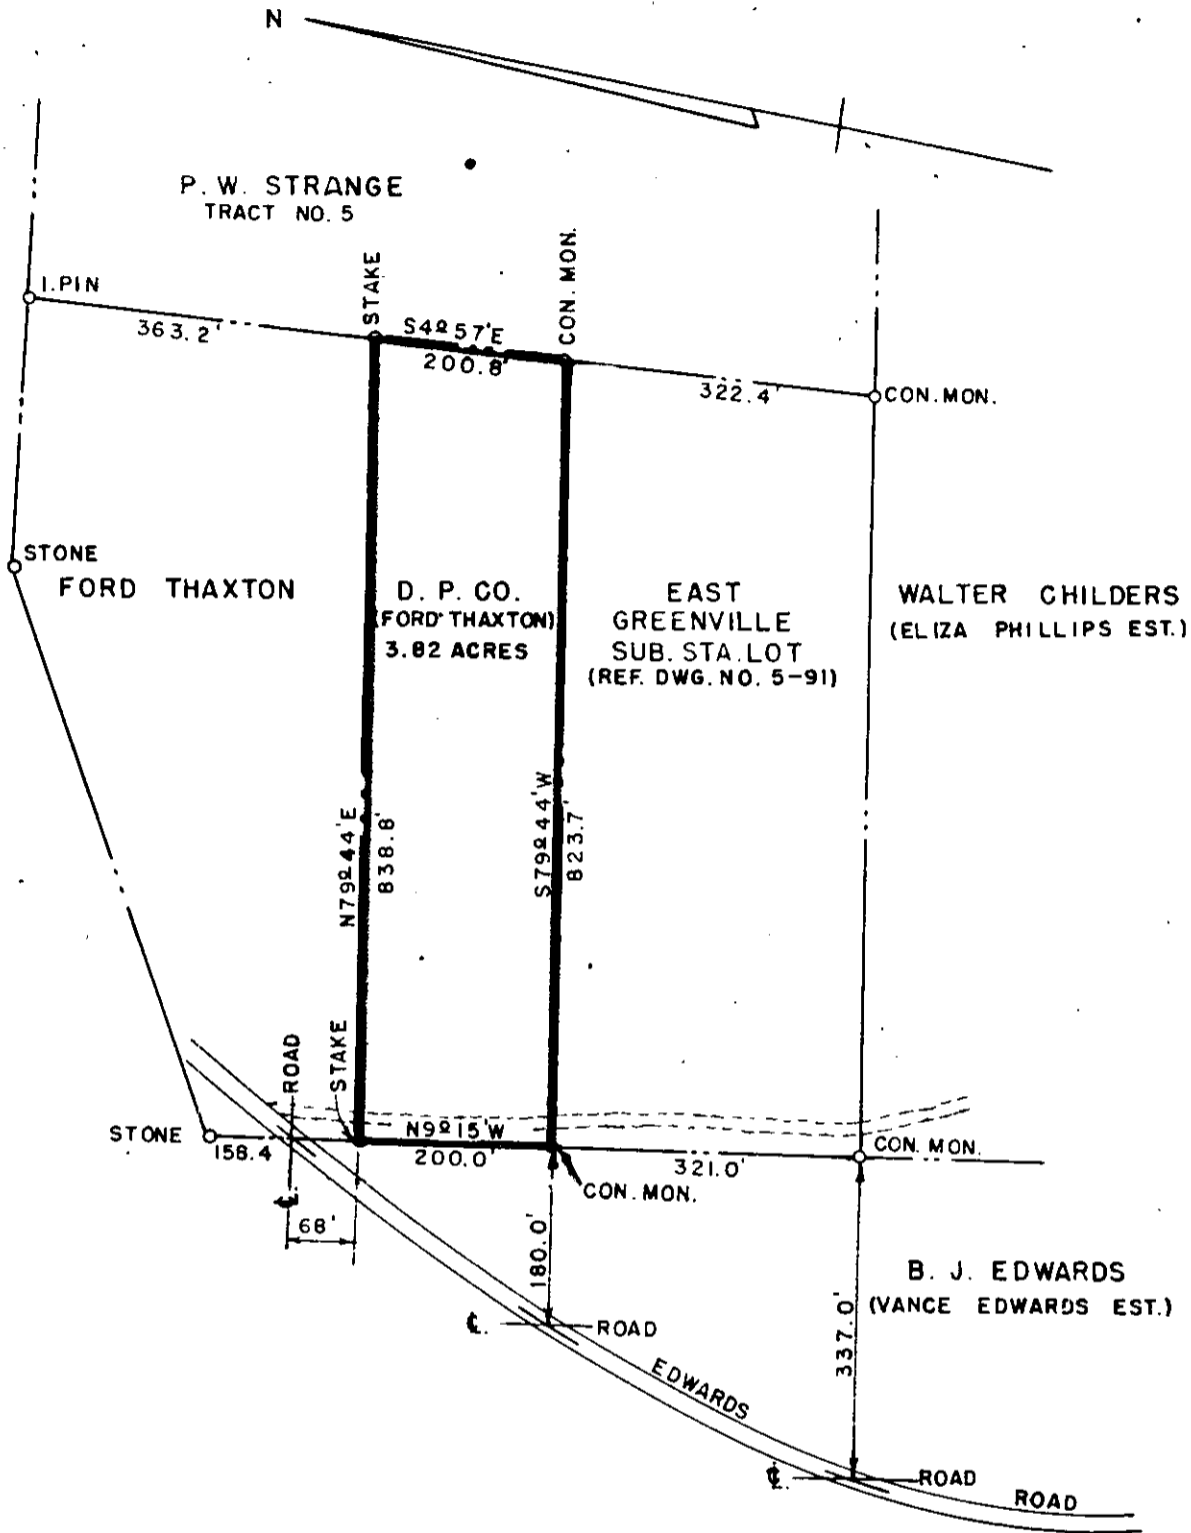

For Deed to this Plat See Deed Book 479, page 111

DUKE POWER COMPANY  
 ADDITION TO  
 EAST GREENVILLE SUBSTATION LOT  
 ACQUIRED FROM  
 FORD THAXTON  
 GREENVILLE, S. C.

SCALE: 1"=200'  
 BOOK NO. 297

MAY 4, 1953  
 FILE NO. 13-98

Recorded May 27th, 1953 at 10:00 A.M. #11974